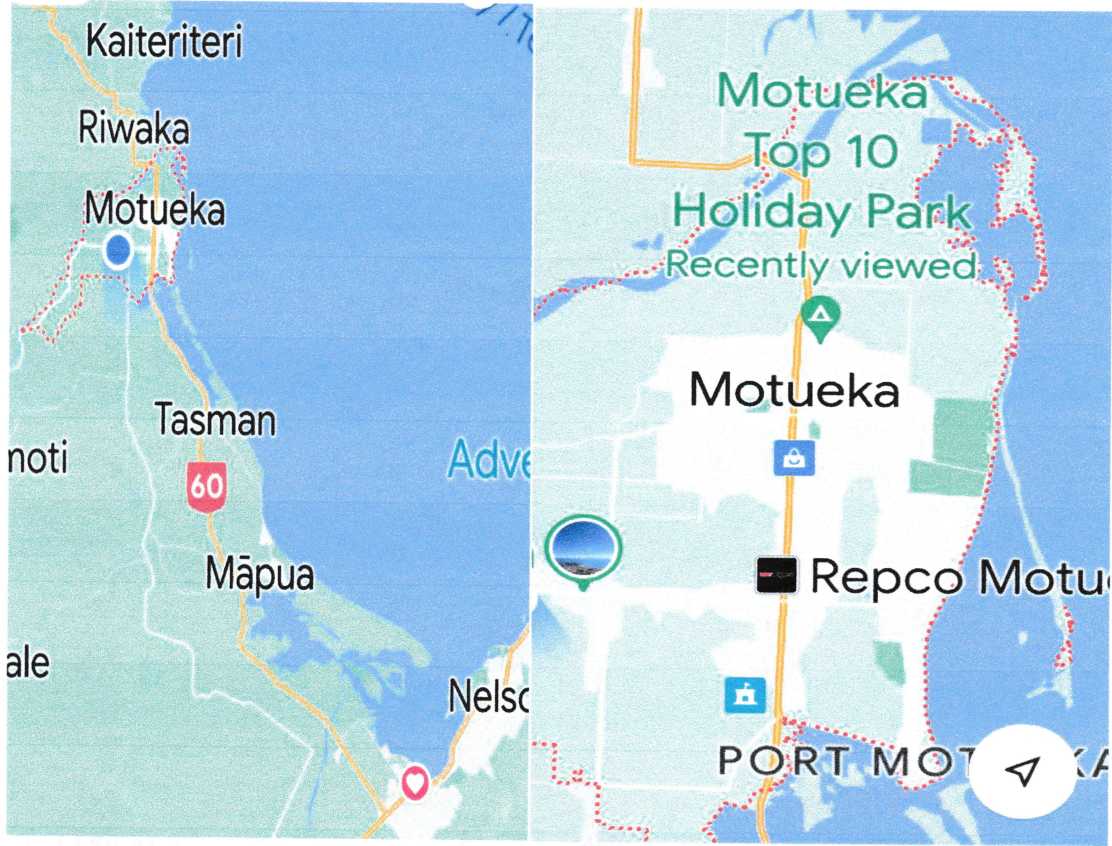

Any funds left over will be donated to St Johns Ambulance.